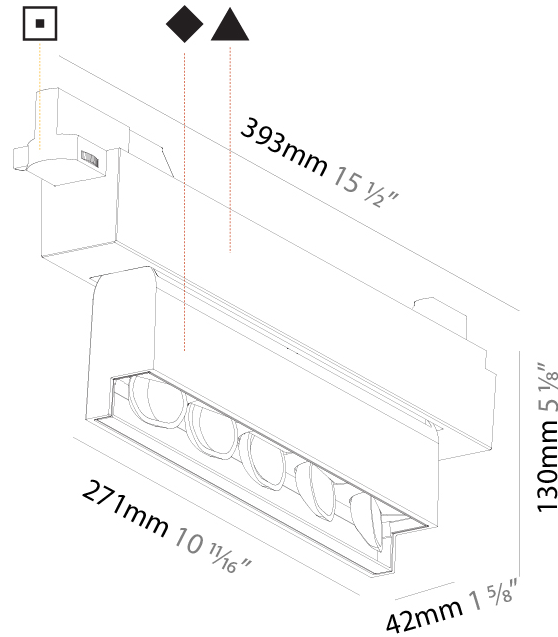

OPTICAL

Adjustability: Tilt 15°

RATINGS AND CERTIFICATIONS

Certified By: Certified for North American Standards
 IP rating: IP20

MAGIQ WALLWASH PLUS TRACK

A3T065-

PROJECT	_____
TYPE	_____
SPECIFIER	_____
QUANTITY	_____
DATE	_____